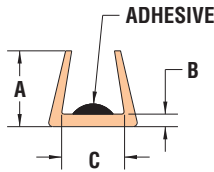

ADHESIVE

Quick Specs

Material	Polyethylene or Nylon
Flammability Rating	94HB
Temperature Range	-40°F (-40°C) to 149°F (65°C) (Polyethylene) -40°F (-40°C) to 185°F (85°C) (Nylon)